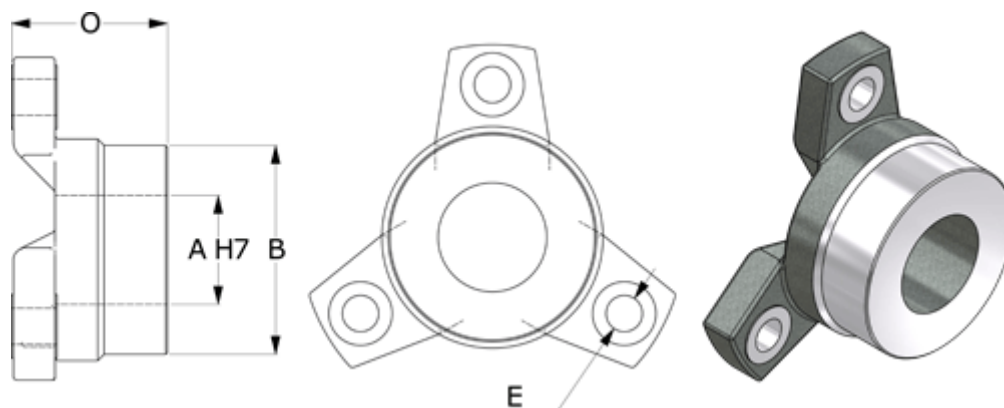

Article number: 3271355

Description: Ortlinghaus Hub size 55

Measures

A max H7 = 80

B = 125

E = for bolt M20

O = 96